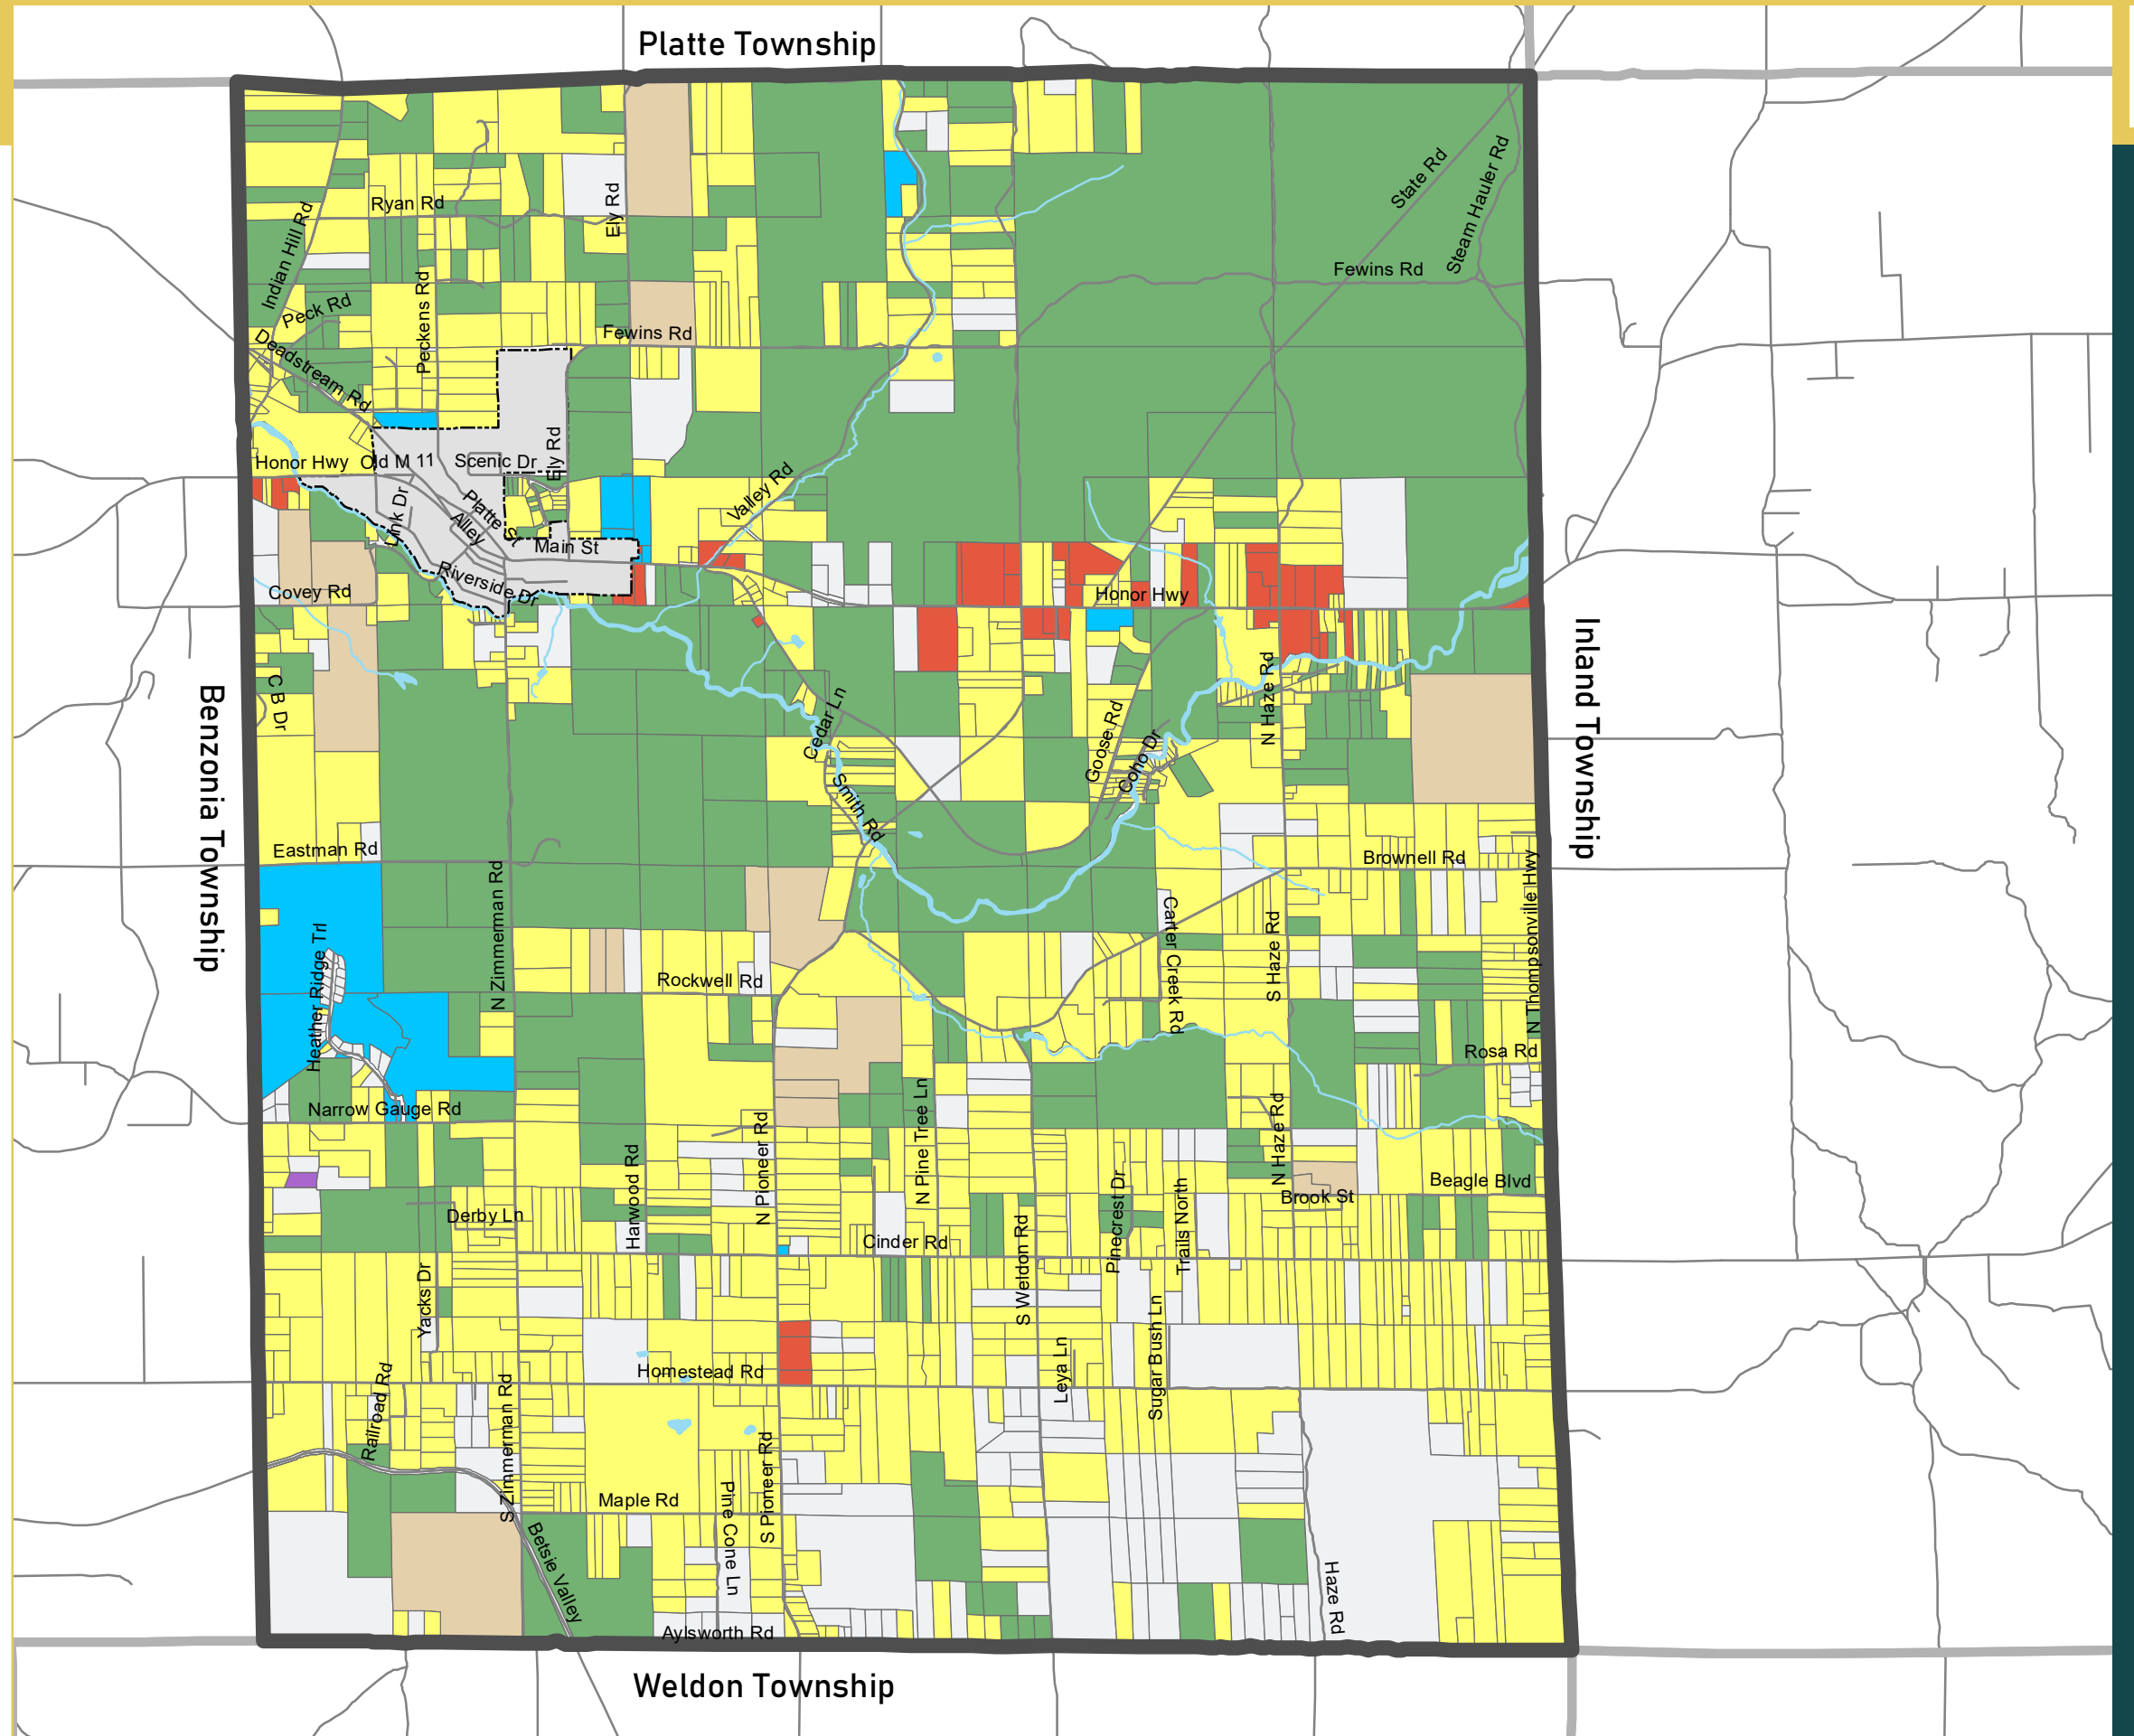

# Existing Land Use Map

## Base Data

-  Roads
-  Water Bodies
-  Village of Honor
-  Municipal Boundaries
-  Homestead Township

## Existing Land Use

-  Agricultural
-  Rural Residential
-  Forest/Forest Recreational
-  General Commercial
-  Public/Semi-Public
-  Industrial
-  Vacant

April 2022  
Source: Benzie County;  
Michigan Open Data.